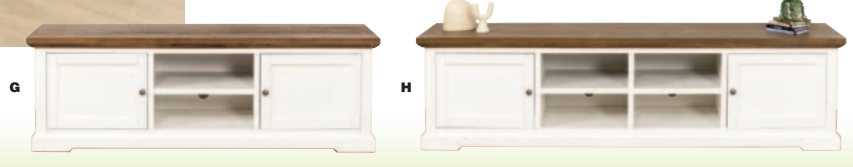

**Fantastic
Value &
Quality**

HOME IS THE PLACE FOR DREAMS

KENWICK Queen Bedroom

Stunning picture frame black border feature with centre rail in Messmate.

$3099
4 Pc Queen Set

Bedside 2Dr 58x40x55
Tallboy 4Dr 100x45x110
Extension runners Messmate

HOME IS WHERE THE HEART IS

New HARVEY Range

You can upgrade your room to the latest and popular Harvey two tone range and match with all those latest trend decor colours. Acacia, 2 Tone Wirebrush Pecan/White.

- A. Buffet - 164x47x85 **$1199**
- B. 7 Pc - 180x90. Pecan Timber Top/Seat. **$1999**
- C. Hall - 125x38x80 **$659**
- D. Lamp - 65x65x50 **$329**
- E. Coffee - 120x70x45 **$769**
- F. Display - 100x45x200 **$1549**
- G. TV Unit - Med 180x50x50 **$969**
- H. TV Unit - Large 222x50x60 **$1099**

DREAM.

Love life, live the dream

KYRA

Our Kyra lounge is living the dream with class comfort feather seating that not only looks so good, the comfort will let you lay there all weekend.

Choose from the smooth feeling Mornington fabric in Licorice or Slate.

$3999

Super Comfortable Seating with our Feather, Fibre and Foam filling